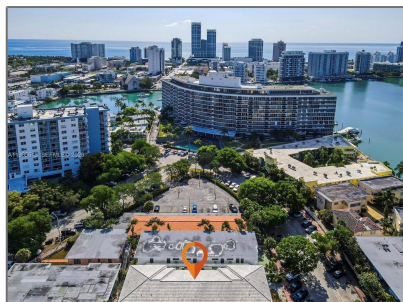

Residential Lease For Rent

1,100 Sqft - 945 Bay Dr # 1, Miami Beach, Florida
33141

Basic [Details](#)

Property Type: **Residential Lease**

Listing Type: **For Rent**

Listing ID: **A11965513**

Price: **\$2,175**

Furnished: **Unfurnished**

Address [Map](#)

Country: **US**

State: **FL**

County: **Miami-Dade County**

City: **Miami Beach**

Zipcode: **33141**

Street: **945 Bay Dr # 1**

Building Name: **OCEAN SIDE OF
ISLE OF**

Longitude: **W81° 52' 19.8"**

Latitude: **N25° 51' 12.4"**

Agent **Info**

Elena Beck
📞 (305) 924-6985

-
