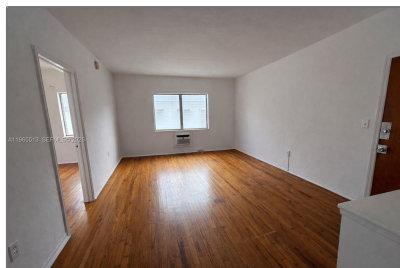

Residential Lease For Rent

1,100 Sqft - 945 Bay Dr # 1, Miami Beach, Florida
33141

Basic [Details](#)

Property Type: **Residential Lease**

Listing Type: **For Rent**

Listing ID: **A11965513**

Price: **\$2,175**