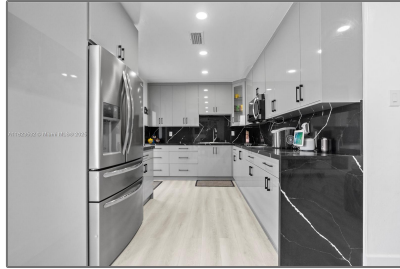

Residential For Sale

1,156 Sqft - 6474 Palm Ave, Hialeah, Florida
33012

Basic Details

Property Type:	Residential
Listing Type:	For Sale
Listing ID:	A11823532
Price:	\$565,000
Bedroom(s):	3
Bathroom(s):	1
Square Footage:	1,156 Sqft
Year Built:	1955
Half Bathrooms:	1
Lot Area:	7,613 Sqft
On Market Date:	16/06/2025