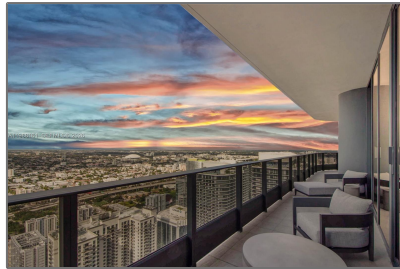

Residential Lease For Rent

1,800 Sqft - 1000 Brickell Plz, Miami, Florida
33131

Basic [Details](#)

Property Type: **Residential Lease**

Listing Type: **For Rent**

Listing ID: **A11988161**

Price: **\$22,000**