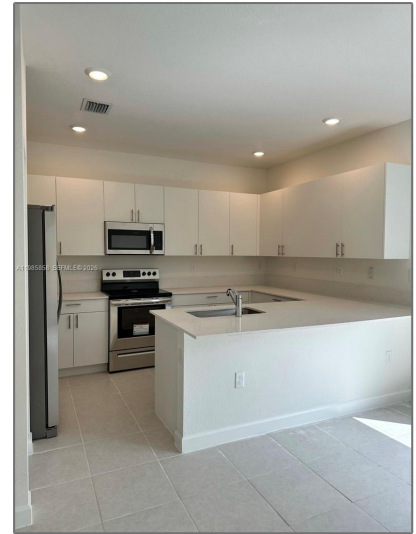

Residential Lease For Rent

1,612 Sqft - 13254 SW 285th St # 13254,
Homestead, Florida 33033

Basic Details

Property Type:	Residential Lease
Listing Type:	For Rent
Listing ID:	A11985858
Price:	\$2,700
Bedroom(s):	3
Bathroom(s):	2
Square Footage:	1,612 Sqft
Year Built:	2023
Half Bathrooms:	1
Lot Area:	2,133 Sqft
On Market Date:	19/03/2026