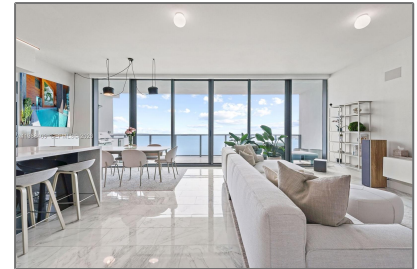

Residential Lease For Rent

1,634 Sqft - 1451 Brickell Ave # 2802, Miami,
Florida 33131

Basic [Details](#)

Property Type: **Residential Lease**

Listing Type: **For Rent**

Listing ID: **A11988409**

Price: **\$14,500**

County: **Miami-Dade County**

City: **Miami**

Zipcode: **33131**

Street: **1451 Brickell Ave #
2802**

Building Name: **ECHO BRICKELL
CONDO**

Longitude: **W81° 48' 27.2"**

Features

✓ Swimming Pool: **Other**