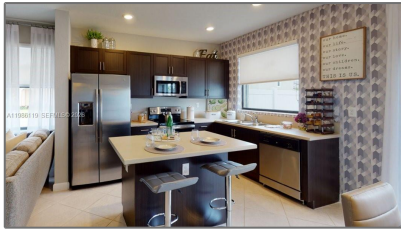

Residential Lease For Rent

1,328 Sqft - 28667 SW 132nd Ct, Homestead,
Florida 33033

Basic [Details](#)

Property Type: **Residential Lease**

Listing Type: **For Rent**

Listing ID: **A11986119**

Price: **\$2,350**