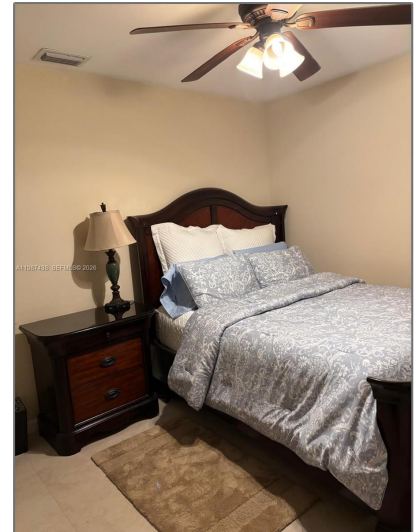

Residential Lease For Rent

1,446 Sqft - 13361 SW 88th Ter # G, Miami,
Florida 33186

Basic [Details](#)

Property Type:	Residential Lease
Listing Type:	For Rent
Listing ID:	A11987438
Price:	\$1,000
Bedroom(s):	2
Bathroom(s):	2
Square Footage:	1,446 Sqft
Year Built:	1987
Lot Area:	2,734 Sqft
On Market Date:	23/03/2026

Features

Furnished:

Furnished

Address [Map](#)

Country:	US
State:	FL
County:	Miami-Dade County
City:	Miami

Zipcode:	33186
Street:	13361 SW 88th Ter # G
Building Name:	CALUSA POINT
Longitude:	W81° 35' 19"
Latitude:	N25° 41' 6.6"