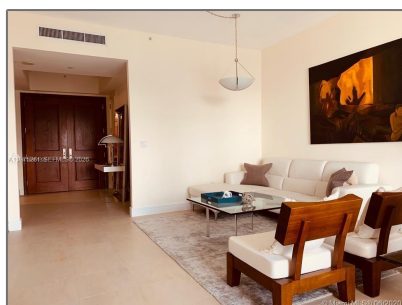

# Residential Lease For Rent

1,114 Sqft - 1425 Brickell Ave # 43D, Miami,  
Florida 33131