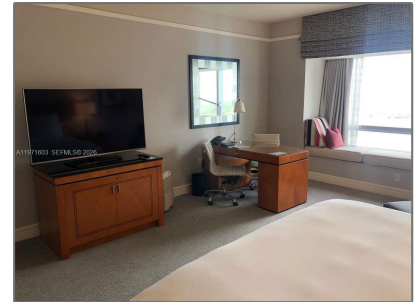

Residential For Sale

611 Sqft - 1435 Brickell Ave # 3505, Miami, Florida 33131

Basic [Details](#)

Property Type: **Residential**

Listing Type: **For Sale**

Listing ID: **A11971603**

Price: **\$905,000**

Bathroom(s): **1**