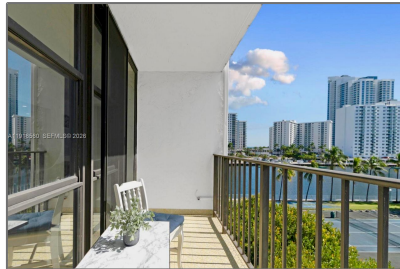

Residential Lease For Rent

1,130 Sqft - 1000 Parkview Dr # 518, Hallandale Beach, Florida 33009

Basic [Details](#)

Property Type:	Residential Lease
Listing Type:	For Rent
Listing ID:	A11916560
Price:	\$2,150
Bedroom(s):	1
Bathroom(s):	2
Square Footage:	1,130 Sqft
Year Built:	1976
On Market Date:	18/11/2025

Address [Map](#)

Country:	US
State:	FL
County:	Broward County
City:	Hallandale Beach
Zipcode:	33009
Street:	1000 Parkview Dr # 518
Building Name:	OCEANVIEW PARK CONDO
Longitude:	W81° 52' 44.5"

Features

<input checked="" type="checkbox"/>	Swimming Pool:	Community
<input checked="" type="checkbox"/>	View:	Intracoastal View, Pool, Tennis Court View
<input checked="" type="checkbox"/>	Patio:	Open Balcony
<input checked="" type="checkbox"/>	Furnished:	Furnished