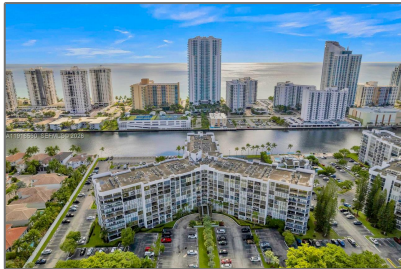

Residential Lease For Rent

1,130 Sqft - 1000 Parkview Dr # 518, Hallandale Beach, Florida 33009

Basic [Details](#)

Property Type:	Residential Lease
Listing Type:	For Rent
Listing ID:	A11916560
Price:	\$2,150
Bedroom(s):	1
Bathroom(s):	2
Square Footage:	1,130 Sqft
Year Built:	1976
On Market Date:	18/11/2025

Address [Map](#)

Country:	US
State:	FL
County:	Broward County
City:	Hallandale Beach
Zipcode:	33009
Street:	1000 Parkview Dr # 518
Building Name:	OCEANVIEW PARK CONDO
Longitude:	W81° 52' 44.5"

Features

<input checked="" type="checkbox"/>	Swimming Pool:	Community
<input checked="" type="checkbox"/>	View:	Intracoastal View, Pool, Tennis Court View
<input checked="" type="checkbox"/>	Patio:	Open Balcony
<input checked="" type="checkbox"/>	Furnished:	Furnished