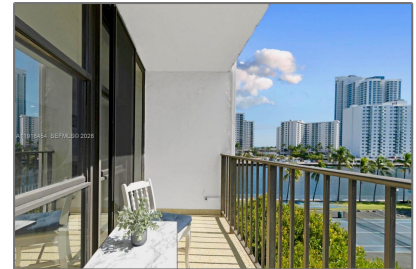

Residential For Sale

1,130 Sqft - 1000 Parkview Dr # 518, Hallandale Beach, Florida 33009

Basic [Details](#)

Property Type:	Residential
Listing Type:	For Sale
Listing ID:	A11916454
Price:	\$270,000
Bedroom(s):	1
Bathroom(s):	2
Square Footage:	1,130 Sqft
Year Built:	1976
On Market Date:	18/11/2025

Features

<input checked="" type="checkbox"/>	View:	Intracoastal View, Pool Area View, Tennis Court View
<input checked="" type="checkbox"/>	Patio:	Open Balcony

Address [Map](#)

Country:	US
State:	FL
County:	Broward County
City:	Hallandale Beach
Zipcode:	33009
Street:	1000 Parkview Dr # 518
Building Name:	OCEANVIEW PARK CONDO
Longitude:	W81° 52' 44.5"