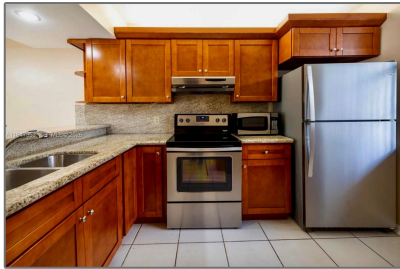

Residential Lease For Rent

1,385 Sqft - 1520 Whitehall Dr # 101, Davie,
Florida 33324

Basic [Details](#)

Property Type:	Residential Lease
Listing Type:	For Rent
Listing ID:	A11947353
Price:	\$2,350
Bedroom(s):	2
Bathroom(s):	2
Square Footage:	1,385 Sqft
Year Built:	1984
On Market Date:	16/01/2026

Features

Furnished:

[Unfurnished](#)

Address [Map](#)

Country:	US
State:	FL
County:	Broward County
City:	Davie
Zipcode:	33324
Street:	1520 Whitehall Dr # 101
Building Name:	CONDO 10 OF WHITEHALL CON
Longitude:	W81° 43' 47.8"