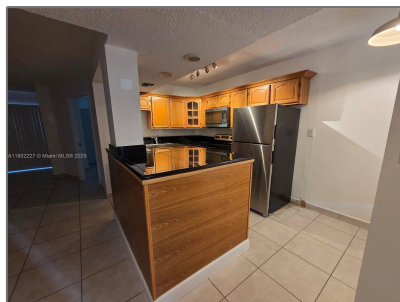

Residential For Sale

1,045 Sqft - 9241 SW 138th Pl # 9241, Miami, Florida 33186

Basic [Details](#)

Property Type: **Residential**

Listing Type: **For Sale**

Listing ID: **A11902227**

Price: **\$283,000**

Bedroom(s): **2**