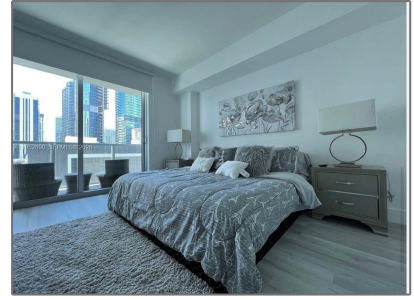

# Residential Lease For Rent

738 Sqft - 55 SE 6th St # 1408, Miami, Florida  
33131

## Basic [Details](#)

Property Type: **Residential Lease**

Listing Type: **For Rent**

Listing ID: **A11952690**

Price: **\$3,080**

Bedroom(s): **1**

Bathroom(s): **1**

Square Footage: **738 Sqft**