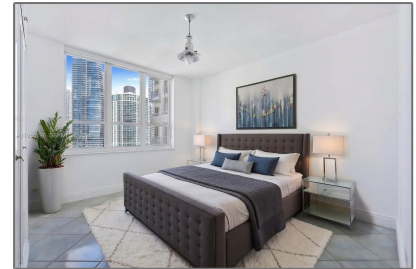

Residential Lease For Rent

780 Sqft - 888 Brickell Key Dr # 2201, Miami, Florida 33131

Basic [Details](#)

Property Type: **Residential Lease**

Listing Type: **For Rent**

Listing ID: **A11955196**

Price: **\$3,400**