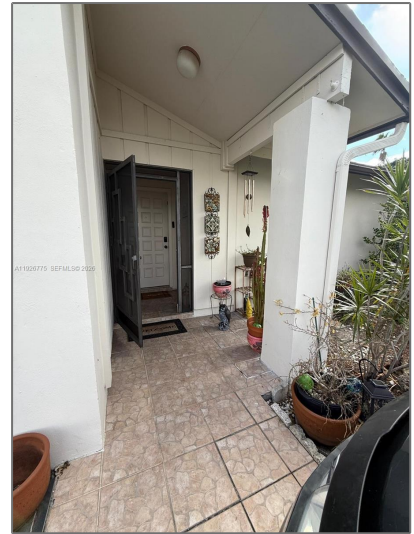

Residential For Sale

1,393 Sqft - 15708 Bottlebrush Cir, Delray Beach, Florida 33484

Basic [Details](#)

Property Type:	Residential
Listing Type:	For Sale
Listing ID:	A11926775
Price:	\$350,000
Bedroom(s):	3
Bathroom(s):	2
Square Footage:	1,393 Sqft
Year Built:	1988
On Market Date:	07/12/2025