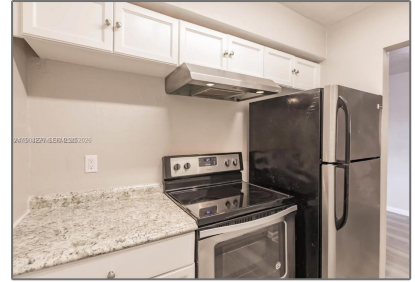

Residential Lease For Rent

580 Sqft - 1816 Mckinley St # 10, Hollywood,
Florida 33020

Basic [Details](#)

Property Type: **Residential Lease**

Listing Type: **For Rent**

Listing ID: **A11984220**

Price: **\$1,400**