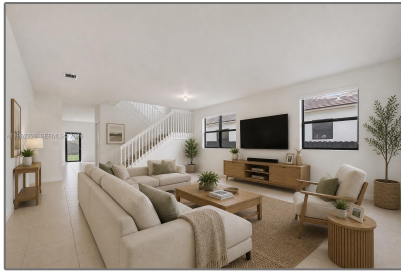

Residential Lease For Rent

3,139 Sqft - 23339 SW 133rd Ave # 23339,
Homestead, Florida 33032

Basic [Details](#)

Property Type: **Residential Lease**

Listing Type: **For Rent**

Listing ID: **A11982226**

Price: **\$5,400**