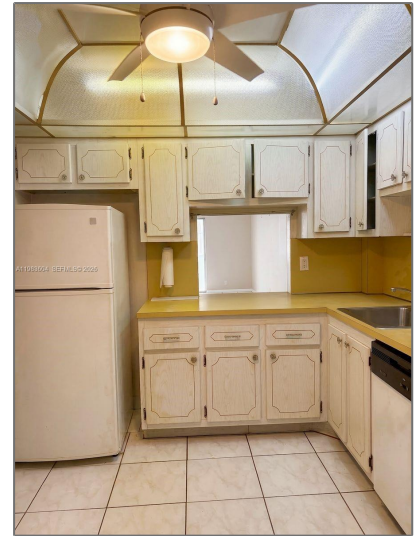

Residential For Sale

1,074 Sqft - 410 SE 2nd St # 102, Hallandale Beach, Florida 33009

Basic [Details](#)

Property Type:	Residential
Listing Type:	For Sale
Listing ID:	A11983604
Price:	\$194,000
Bedroom(s):	2
Bathroom(s):	2
Square Footage:	1,074 Sqft
Year Built:	1973
On Market Date:	16/03/2026