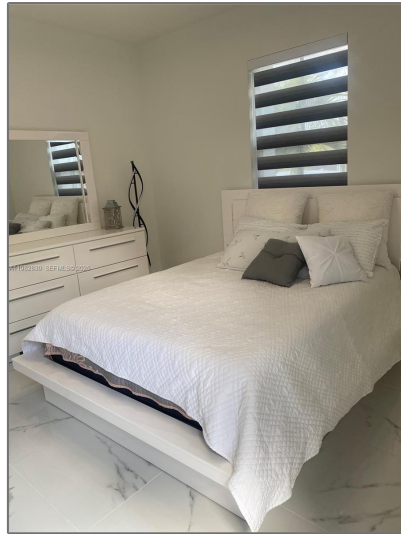

# Residential Lease For Rent

2,838 Sqft - 16930 SW 289th Ter # 0, Homestead, Florida 33030

## Basic [Details](#)

Property Type: **Residential Lease**

Listing Type: **For Rent**

Listing ID: **A11982830**

Price: **\$850**

Bedroom(s): **1**

Bathroom(s): **1**

Square Footage: **2,838 Sqft**