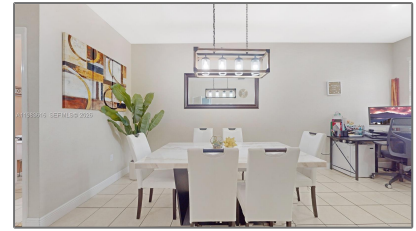

Residential Lease For Rent

1,670 Sqft - 12808 SW 132nd Ter, Miami, Florida
33186

Basic [Details](#)

Property Type: **Residential Lease**

Listing Type: **For Rent**

Listing ID: **A11983616**

Price: **\$2,900**