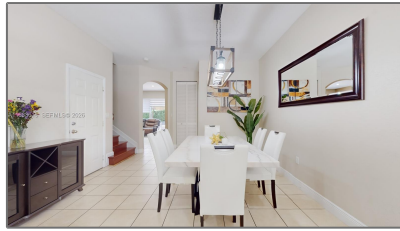

Residential Lease For Rent

1,670 Sqft - 12808 SW 132nd Ter, Miami, Florida
33186

Basic [Details](#)

Property Type: **Residential Lease**

Listing Type: **For Rent**

Listing ID: **A11983616**

Price: **\$2,900**