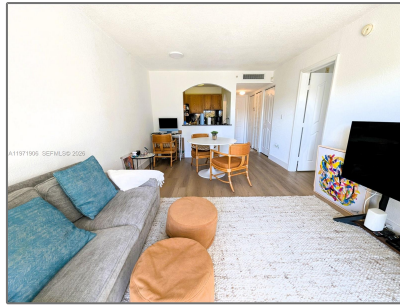

Residential Lease For Rent

596 Sqft - 445 SW 11th St # 408, Miami, Florida
33130

Basic [Details](#)

Property Type:	Residential Lease
Listing Type:	For Rent
Listing ID:	A11971906
Price:	\$2,180
Bedroom(s):	1
Bathroom(s):	1
Square Footage:	596 Sqft
Year Built:	1971
On Market Date:	24/02/2026

Address [Map](#)

Country:	US
State:	FL
County:	Miami-Dade County
City:	Miami
Zipcode:	33130
Street:	445 SW 11th St # 408
Building Name:	BRICKELL WEST CONDO
Longitude:	W81° 47' 54.5"

Features

<input checked="" type="checkbox"/>	View:	Other
<input checked="" type="checkbox"/>	Pet Allowed:	Maximum 20 Lbs
<input checked="" type="checkbox"/>	Patio:	Porch/balcony, Open Balcony
<input checked="" type="checkbox"/>	Furnished:	Unfurnished