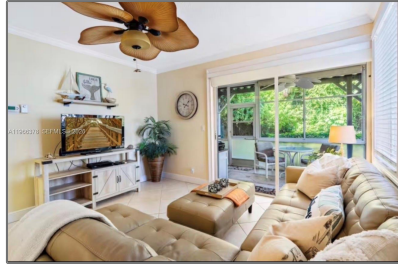

Residential For Sale

925 Sqft - 353 S Us Highway 1 # C1, Jupiter,
Florida 33477

Basic [Details](#)

Property Type:	Residential
Listing Type:	For Sale
Listing ID:	A11966378
Price:	$549,900
Bedroom(s):	2
Bathroom(s):	2
Square Footage:	925 Sqft
Year Built:	1985
On Market Date:	16/02/2026

Features

☒	View:	Garden View
☒	Pet Allowed:	Restrictions Or Possible Restrictions
☒	Patio:	Patio

Address [Map](#)

Country:	US
State:	FL
County:	Palm Beach County
City:	Jupiter
Zipcode:	33477
Street:	353 S Us Highway 1 # C1
Building Name:	Jupiter Bay
Longitude:	W81° 55' 20.1"
Latitude:	N26° 55' 45.7"