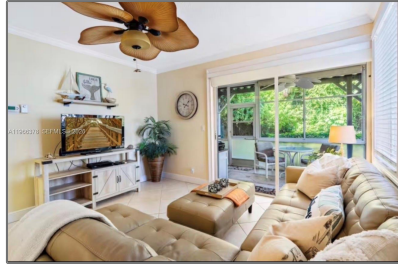

Residential For Sale

925 Sqft - 353 S Us Highway 1 # C1, Jupiter,
Florida 33477

Basic [Details](#)

Property Type:	Residential
Listing Type:	For Sale
Listing ID:	A11966378
Price:	\$549,900
Bedroom(s):	2
Bathroom(s):	2
Square Footage:	925 Sqft
Year Built:	1985
On Market Date:	16/02/2026