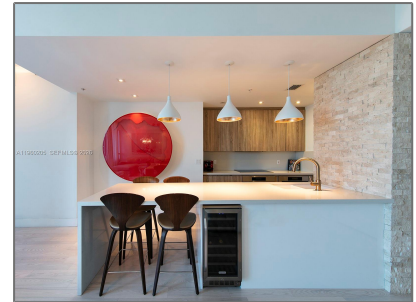

Residential For Sale

1,440 Sqft - 50 S Pointe Dr # 707, Miami Beach, Florida 33139

Basic [Details](#)

Property Type: **Residential**

Listing Type: **For Sale**

Listing ID: **A11960205**

Price: **\$3,950,000**