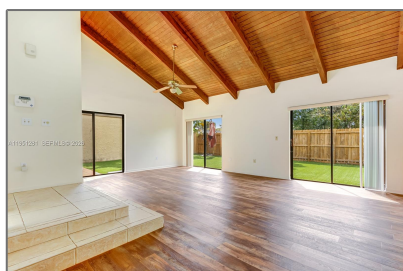

Residential Lease For Rent

1,262 Sqft - 7528 SW 95th Pl, Miami, Florida
33173

Basic [Details](#)

Property Type: **Residential Lease**

Listing Type: **For Rent**

Listing ID: **A11951281**

Price: **\$3,500**

Bedroom(s): **3**