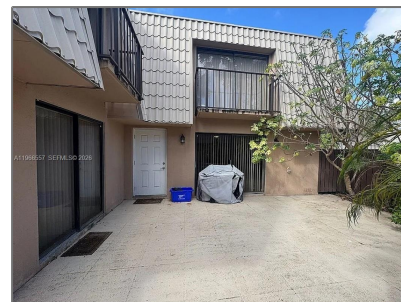

Residential For Sale

1,236 Sqft - 6222 62nd Way, West Palm Beach,
Florida 33409

Basic Details

Property Type: **Residential**

Listing Type: **For Sale**

Listing ID: **A11966557**

Price: **\$345,000**

Bedroom(s): **2**