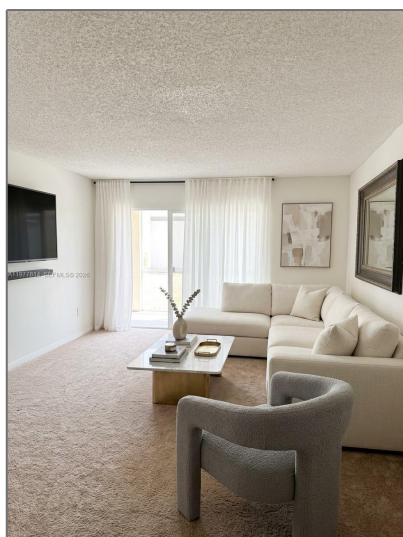

## Basic [Details](#)

Property Type:	<b>Residential</b>
Listing Type:	<b>For Sale</b>
Listing ID:	<b>A11977814</b>
Price:	<b>\$255,000</b>
Bedroom(s):	<b>2</b>
Bathroom(s):	<b>2</b>
Square Footage:	<b>867 Sqft</b>
Year Built:	<b>1996</b>
On Market Date:	<b>06/03/2026</b>