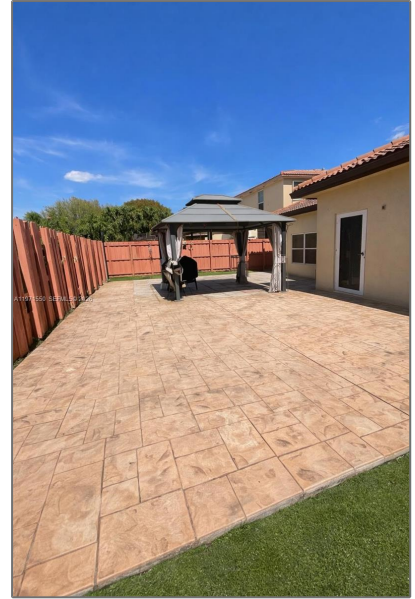

# Residential For Sale

1,884 Sqft - 24042 SW 114th Pl, Homestead,  
Florida 33032