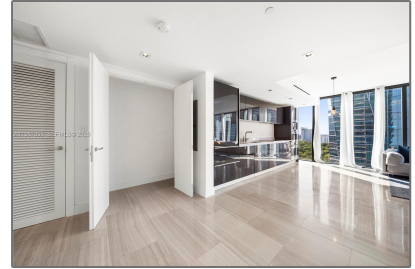

# Residential Lease For Rent

755 Sqft - 1451 Brickell Ave # 1406, Miami,  
Florida 33131