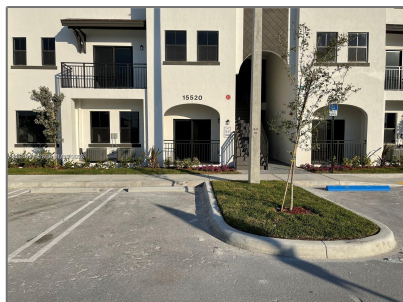

Residential Lease For Rent

1,384 Sqft - 15520 SW 136th St # 103, Miami, Florida 33196

Basic [Details](#)

Property Type: **Residential Lease**

Listing Type: **For Rent**

Listing ID: **A11948158**

Price: **\$2,600**

State: **FL**

County: **Miami-Dade County**

City: **Miami**

Zipcode: **33196**

Street: **15520 SW 136th St
103**

Building Name: **CENTURY PARK
SOUTH**

Features

View: **Garden**