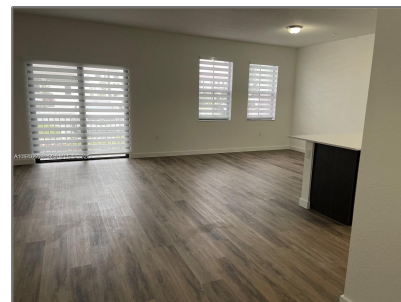

Residential Lease For Rent

1,384 Sqft - 15520 SW 136th St # 103, Miami, Florida 33196

Basic [Details](#)

Property Type: **Residential Lease**

Listing Type: **For Rent**

Listing ID: **A11948158**

Price: **\$2,600**