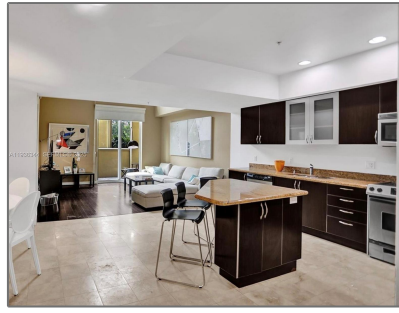

Residential Lease For Rent

1,685 Sqft - 1755 E Hallandale Beach Blvd #
105E, Hallandale Beach, Florida 33009

Basic Details

Property Type: **Residential Lease**

Listing Type: **For Rent**

Listing ID: **A11936344**