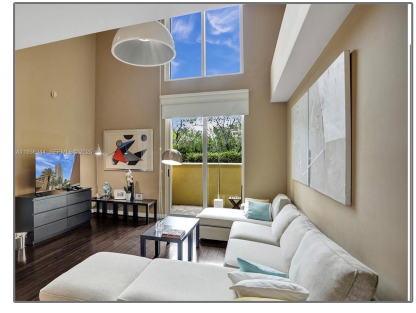

Residential Lease For Rent

1,685 Sqft - 1755 E Hallandale Beach Blvd #
105E, Hallandale Beach, Florida 33009

Basic Details

Property Type: **Residential Lease**

Listing Type: **For Rent**

Listing ID: **A11936344**