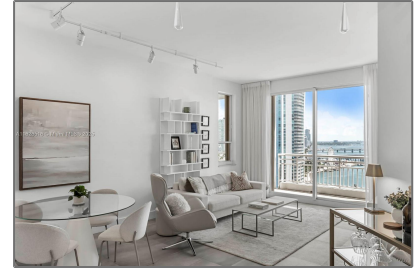

Residential For Sale

780 Sqft - 888 Brickell Key Dr # 2606, Miami, Florida 33131

Basic [Details](#)

Property Type:	Residential
Listing Type:	For Sale
Listing ID:	A11828518
Price:	\$699,000
Bedroom(s):	1
Bathroom(s):	1
Square Footage:	780 Sqft
Year Built:	1995
Half Bathrooms:	1
On Market Date:	15/07/2025

Address [Map](#)

Country:	US
State:	FL
County:	Miami-Dade County
City:	Miami
Zipcode:	33131
Street:	888 Brickell Key Dr # 2606
Building Name:	ONE TEQUESTA POINT

Features

<input checked="" type="checkbox"/>	View:	Bay, Skyline
<input checked="" type="checkbox"/>	Pet Allowed:	Restrictions Or Possible Restrictions