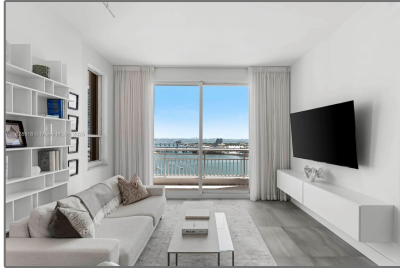

Residential For Sale

780 Sqft - 888 Brickell Key Dr # 2606, Miami, Florida 33131

Basic [Details](#)

Property Type:	Residential
Listing Type:	For Sale
Listing ID:	A11828518
Price:	\$699,000
Bedroom(s):	1
Bathroom(s):	1
Square Footage:	780 Sqft
Year Built:	1995
Half Bathrooms:	1
On Market Date:	15/07/2025