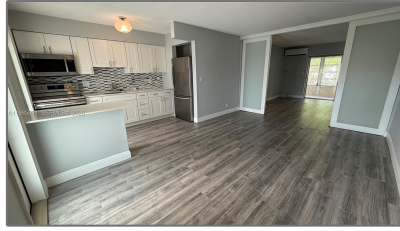

Residential Lease For Rent

560 Sqft - 2115 NE 42nd Ct # 206N, Lighthouse Point, Florida 33064

Basic [Details](#)

Property Type: **Residential Lease**

Listing Type: **For Rent**

Listing ID: **A11985981**

Price: **\$1,600**