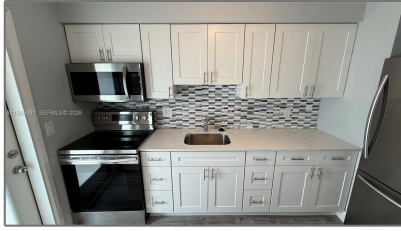

Residential Lease For Rent

560 Sqft - 2115 NE 42nd Ct # 206N, Lighthouse Point, Florida 33064

Basic [Details](#)

Property Type: **Residential Lease**

Listing Type: **For Rent**

Listing ID: **A11985981**

Price: **\$1,600**