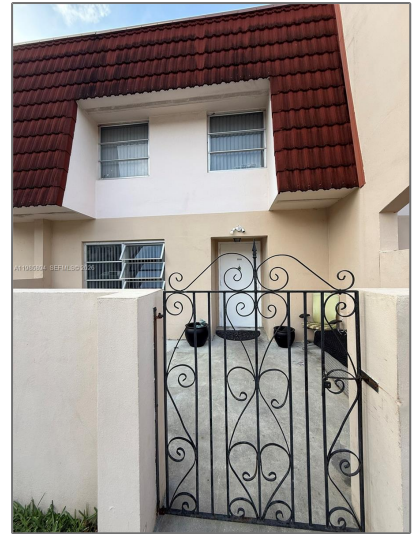

Residential For Sale

1,590 Sqft - 4136 Inverrary Dr # 15C, Lauderdale, Florida 33319

Basic [Details](#)

Property Type:	Residential
Listing Type:	For Sale
Listing ID:	A11985894
Price:	\$329,000
Bedroom(s):	3
Bathroom(s):	2
Square Footage:	1,590 Sqft
Year Built:	1975
Half Bathrooms:	1
On Market Date:	19/03/2026