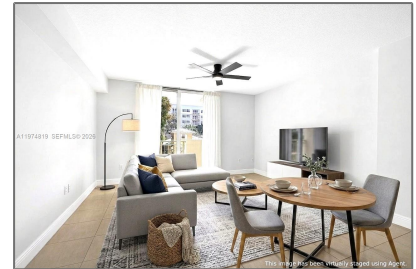

Residential Lease For Rent

884 Sqft - 610 Clematis St # 336, West Palm
Beach, Florida 33401

Basic [Details](#)

Property Type: **Residential Lease**

Listing Type: **For Rent**

Listing ID: **A11974819**

Price: **\$2,450**