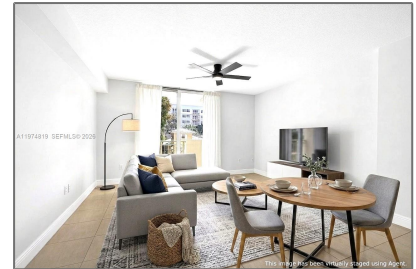

Residential Lease For Rent

884 Sqft - 610 Clematis St # 336, West Palm
Beach, Florida 33401

Basic [Details](#)

Property Type: **Residential Lease**

Listing Type: **For Rent**

Listing ID: **A11974819**

Price: **$2,450**

Bedroom(s): **1**

Bathroom(s): **1**

Square Footage: **884 Sqft**

Year Built: **2005**

On Market Date: **02/03/2026**

Address [Map](#)

Country: **US**

State: **FL**

County: **Palm Beach County**

City: **West Palm Beach**

Zipcode: **33401**

Street: **610 Clematis St #
336**

Building Name: **610 CLEMATIS
CONDO**

Longitude: **W81° 56' 32.6"**

Features

☒ View: **Other**

☒ Pet Allowed: **Maximum 20 Lbs**

☒ Patio: **Porch/balcony**

☒ Furnished: **Unfurnished**