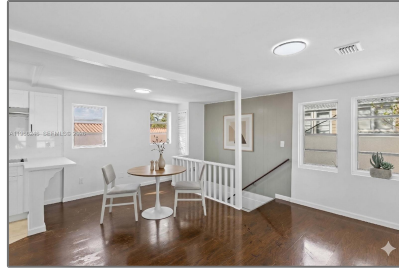

# Residential Lease For Rent

526 Sqft - 1408 SW 19th Ter # 1406, Miami,  
Florida 33145