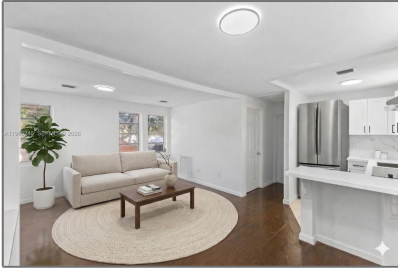

# Residential Lease For Rent

526 Sqft - 1408 SW 19th Ter # 1406, Miami,  
Florida 33145

## Basic [Details](#)

Property Type: **Residential Lease**

Listing Type: **For Rent**

Listing ID: **A11966246**

Price: **\$1,950**

Bedroom(s): **1**

Bathroom(s): **1**

Square Footage: **526 Sqft**