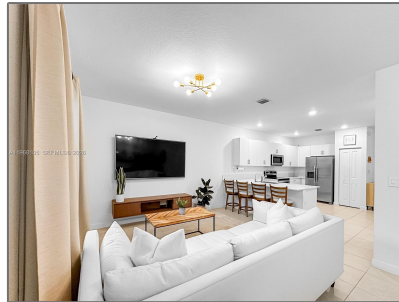

Residential Lease For Rent

1,820 Sqft - 13402 SW 286th St # 13402,
Homestead, Florida 33033

Basic Details

Property Type: **Residential Lease**

Listing Type: **For Rent**

Listing ID: **A11968105**

Price: **\$2,900**