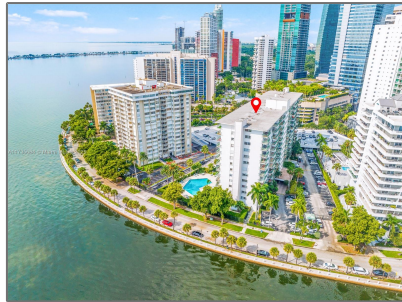

Residential For Sale

787 Sqft - 1408 Brickell Bay Dr # 917, Miami, Florida 33131

Basic [Details](#)

Property Type:	Residential
Listing Type:	For Sale
Listing ID:	A11735684
Price:	\$349,000
Bedroom(s):	1
Bathroom(s):	1
Square Footage:	787 Sqft
Year Built:	1964
On Market Date:	30/01/2025

Address [Map](#)

Country:	US
State:	FL
County:	Miami-Dade County
City:	Miami
Zipcode:	33131
Street:	1408 Brickell Bay Dr # 917
Building Name:	BRICKELL BAY TOWER
Longitude:	W81° 48' 38.7"

Latitude: **N25° 45' 32.8"**