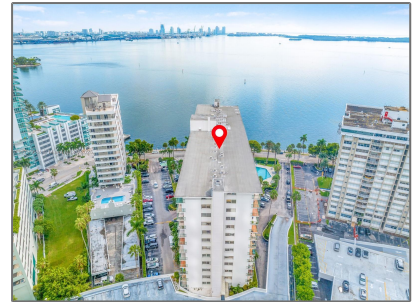

Residential For Sale

787 Sqft - 1408 Brickell Bay Dr # 917, Miami, Florida 33131

Basic [Details](#)

Property Type:	Residential
Listing Type:	For Sale
Listing ID:	A11735684
Price:	\$349,000
Bedroom(s):	1
Bathroom(s):	1
Square Footage:	787 Sqft
Year Built:	1964
On Market Date:	30/01/2025

Address [Map](#)

Country:	US
State:	FL
County:	Miami-Dade County
City:	Miami
Zipcode:	33131
Street:	1408 Brickell Bay Dr # 917
Building Name:	BRICKELL BAY TOWER
Longitude:	W81° 48' 38.7"

Latitude: **N25° 45' 32.8"**