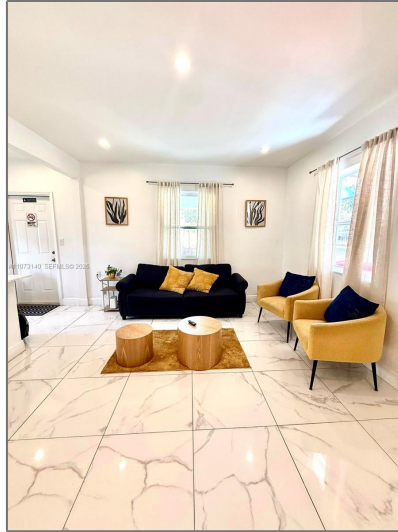

## Basic [Details](#)

Property Type: **Residential Lease**

Listing Type: **For Rent**

Listing ID: **A11973140**

Price: **\$2,550**

Bedroom(s): **2**

Bathroom(s): **1**

Square Footage: **720 Sqft**