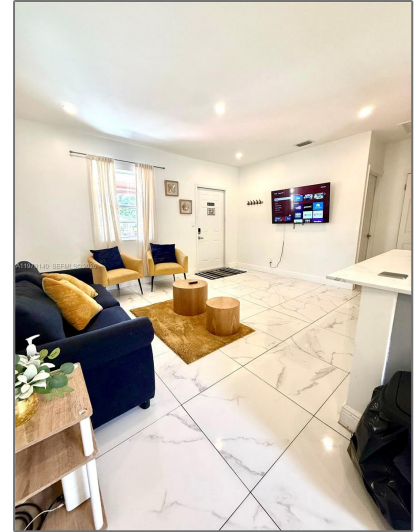

## Basic [Details](#)

Property Type: **Residential Lease**

Listing Type: **For Rent**

Listing ID: **A11973140**

Price: **\$2,550**

Bedroom(s): **2**

Bathroom(s): **1**

Square Footage: **720 Sqft**