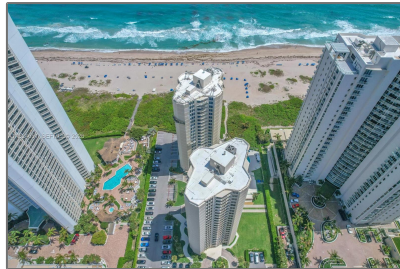

Residential Lease For Rent

1,219 Sqft - 2800 N Ocean Dr # 15C, Riviera Beach, Florida 33404

Basic [Details](#)

Property Type:	Residential Lease
Listing Type:	For Rent
Listing ID:	A11624651
Price:	\$4,500
Bedroom(s):	2
Bathroom(s):	2
Square Footage:	1,219 Sqft
Year Built:	1973
On Market Date:	16/07/2024

Address [Map](#)

Country:	US
State:	FL
County:	Palm Beach County
City:	Riviera Beach
Zipcode:	33404
Street:	2800 N Ocean Dr # 15C
Building Name:	PHOENIX TOWERS CONDO
Longitude:	W81° 57' 59.2"

Latitude: **N26° 47' 9.4"**