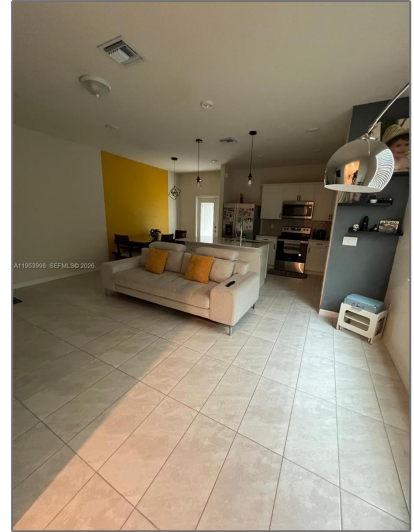

Residential For Sale

1,482 Sqft - 3235 Watercress Dr, Lauderdale Lakes, Florida 33311

Basic Details

Property Type:	Residential
Listing Type:	For Sale
Listing ID:	A11953998
Price:	\$489,900
Bedroom(s):	3
Bathroom(s):	2
Square Footage:	1,482 Sqft
Year Built:	2024
Half Bathrooms:	1
Lot Area:	2,530 Sqft
On Market Date:	27/01/2026