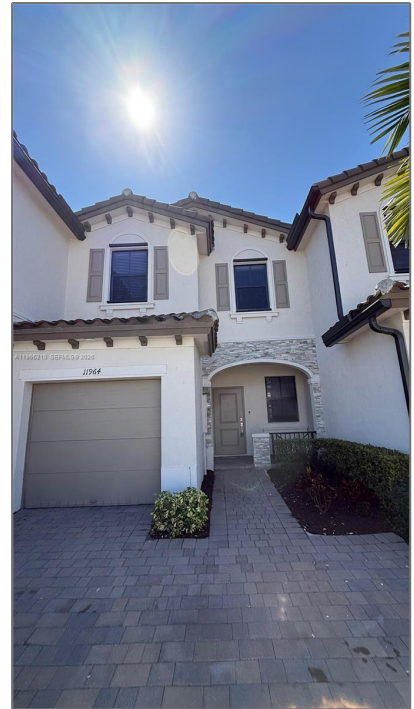

# Residential Lease For Rent

1,442 Sqft - 11964 SW 244th Ln # 11964,  
Homestead, Florida 33032

## Basic [Details](#)

Property Type: **Residential Lease**

Listing Type: **For Rent**

Listing ID: **A11966210**

Price: **\$2,675**

Bedroom(s): **3**

Bathroom(s): **2**

Square Footage: **1,442 Sqft**

Year Built: **2022**

Half Bathrooms: **1**

Lot Area: **1,914 Sqft**

On Market Date: **20/02/2026**

## Features

View: **Garden**

Pet Allowed: **Restrictions Or Possible Restrictions, No**

Patio: **Patio**

Furnished: **Unfurnished**

State:	<b>FL</b>
County:	<b>Miami-Dade County</b>
City:	<b>Homestead</b>
Zipcode:	<b>33032</b>
Street:	<b>11964 SW 244th Ln # 11964</b>
Building Name:	<b>SILVER PALM RESIDENTIAL H</b>
Longitude:	<b>W81° 36' 52.6"</b>
Latitude:	<b>N25° 32' 23.2"</b>