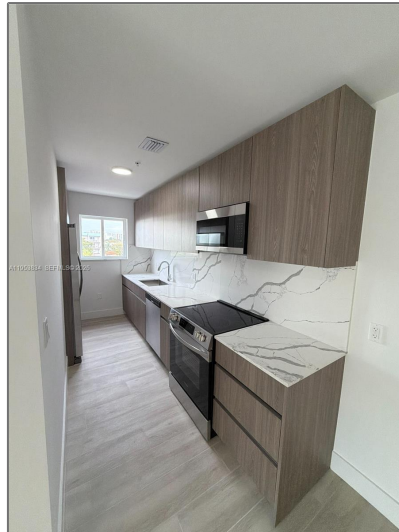

Residential Lease For Rent

1,380 Sqft - 32 NW 14th Ave # 403, Miami,
Florida 33125

Basic [Details](#)

Property Type:	Residential Lease
Listing Type:	For Rent
Listing ID:	A11953834
Price:	\$4,000
Bedroom(s):	4
Bathroom(s):	2
Square Footage:	1,380 Sqft
Lot Area:	7,500 Sqft
On Market Date:	27/01/2026