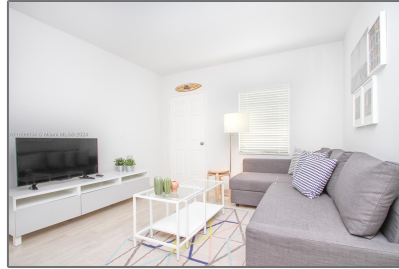

## Basic [Details](#)

Property Type: **Residential Lease**

Listing Type: **For Rent**

Listing ID: **A11698034**

Price: **\$2,900**

Bedroom(s): **2**

Bathroom(s): **1**

Square Footage: **650 Sqft**