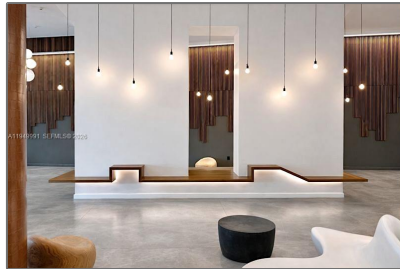

Residential For Sale

698 Sqft - 350 S Miami Ave # 2215, Miami, Florida 33130

Basic Details

Property Type:	Residential
Listing Type:	For Sale
Listing ID:	A11949991
Price:	\$399,000
Bedroom(s):	1
Bathroom(s):	1
Square Footage:	698 Sqft
Year Built:	2008
On Market Date:	09/01/2026

Address Map

Country:	US
State:	FL
County:	Miami-Dade County
City:	Miami
Zipcode:	33130
Street:	350 S Miami Ave # 2215
Building Name:	WIND CONDO
Longitude:	W81° 48' 20.8"

Features

<input checked="" type="checkbox"/>	View:	Skyline
<input checked="" type="checkbox"/>	Pet Allowed:	Restrictions Or Possible Restrictions
<input checked="" type="checkbox"/>	Patio:	Open Balcony
<input checked="" type="checkbox"/>	Furnished:	Unfurnished