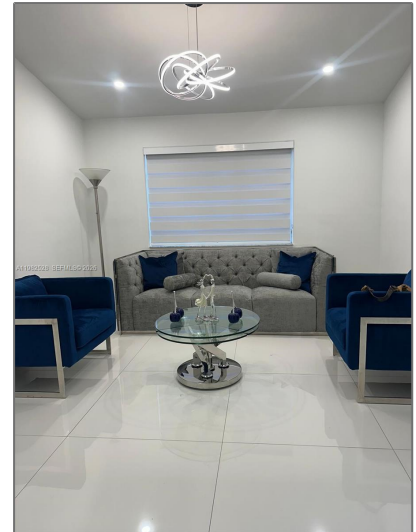

Residential Lease For Rent

1,812 Sqft - 3482 SW 152nd Pl # 3482, Miami,
Florida 33185

Basic [Details](#)

Property Type: **Residential Lease**

Listing Type: **For Rent**

Listing ID: **A11982528**

Price: **\$4,400**