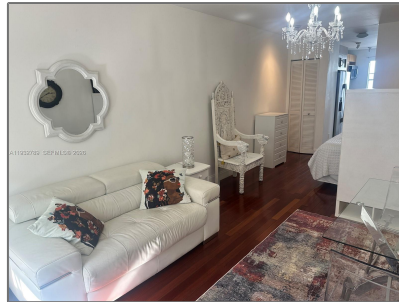

# Residential For Sale

515 Sqft - 1340 Drexel Ave # 406, Miami Beach, Florida 33139