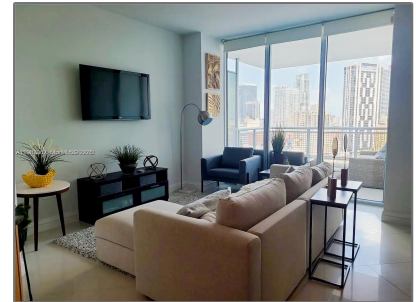

Residential Lease For Rent

740 Sqft - 350 S Miami Ave # 2109, Miami,
Florida 33130

Basic [Details](#)

Property Type: **Residential Lease**

Listing Type: **For Rent**

Listing ID: **A11982062**

Price: **\$2,900**