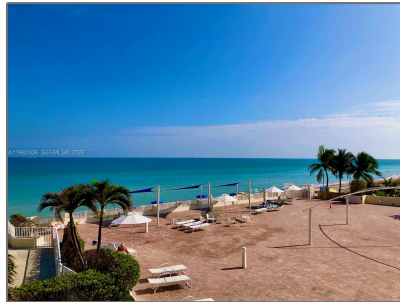

Residential Lease For Rent

1,422 Sqft - 3180 S Ocean Dr # 401, Hallandale Beach, Florida 33009

Basic [Details](#)

Property Type: **Residential Lease**

Listing Type: **For Rent**

Listing ID: **A11982406**

Price: **\$3,750**

County: **Broward County**

City: **Hallandale Beach**

Zipcode: **33009**

Street: **3180 S Ocean Dr #
401**

Building Name: **PARKER DORADO
CONDO**

Longitude: **W81° 52' 51.3"**

Features

View: **Ocean, Direct Ocean**