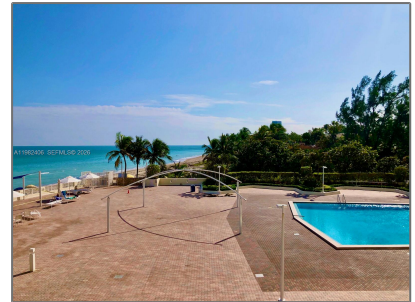

Residential Lease For Rent

1,422 Sqft - 3180 S Ocean Dr # 401, Hallandale Beach, Florida 33009

Basic [Details](#)

Property Type: **Residential Lease**

Listing Type: **For Rent**

Listing ID: **A11982406**

Price: **\$3,750**

County: **Broward County**

City: **Hallandale Beach**

Zipcode: **33009**

Street: **3180 S Ocean Dr #
401**

Building Name: **PARKER DORADO
CONDO**

Longitude: **W81° 52' 51.3"**

Features

View: **Ocean, Direct Ocean**