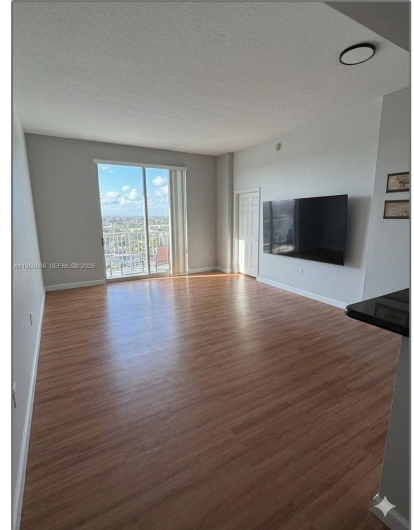

Residential Lease For Rent

1,220 Sqft - 140 S Dixie Hwy # 1035, Hollywood,
Florida 33020

Basic [Details](#)

Property Type: **Residential Lease**

Listing Type: **For Rent**

Listing ID: **A11980686**

Price: **\$2,600**