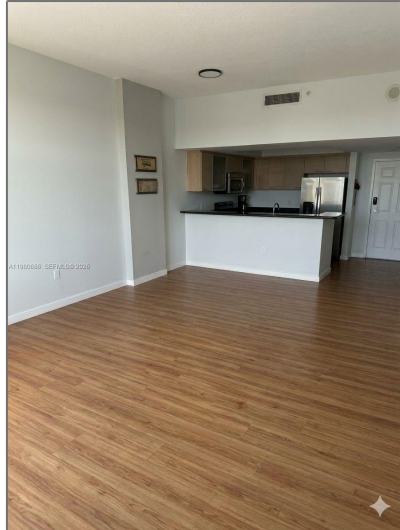

Residential Lease For Rent

1,220 Sqft - 140 S Dixie Hwy # 1035, Hollywood,
Florida 33020

Basic [Details](#)

Property Type: **Residential Lease**

Listing Type: **For Rent**

Listing ID: **A11980686**

Price: **\$2,600**